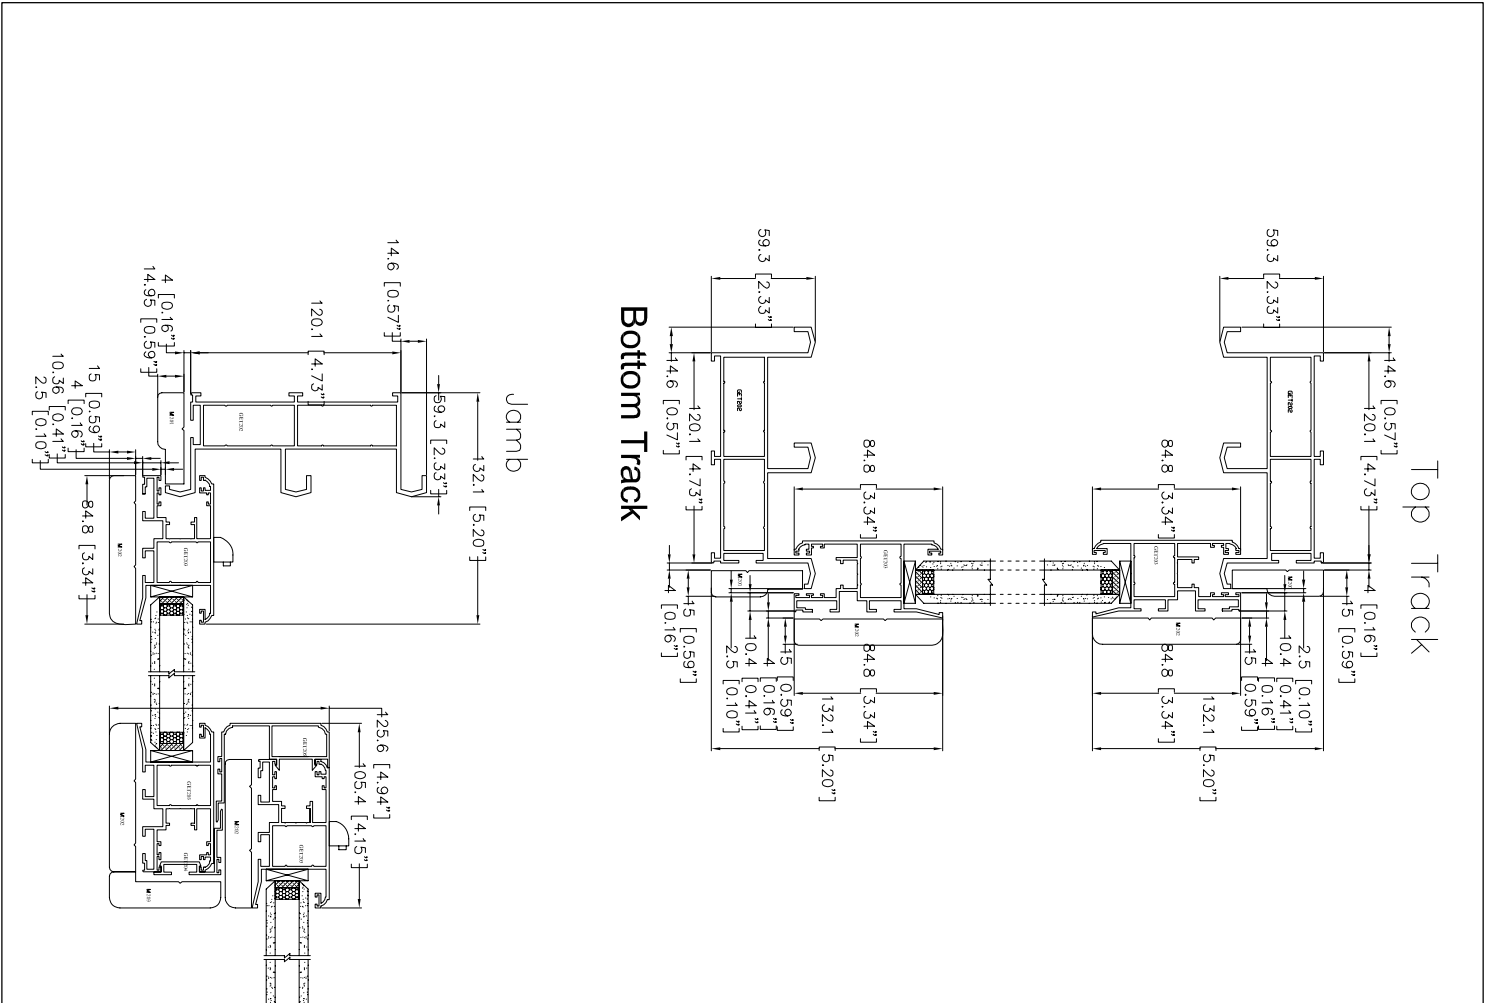

# Bottom Track

- NOTE:**
1. All windows and doors viewed from inside.
  2. All dimensions are in mm unless otherwise mentioned.
  3. Only written dimensions to be followed.
  4. Handle level of all door is 965mm.
  5. Dashed line indicates outswing and real line indicates inswing.

**PROJECT:**  
**Section criterion**

**TITLE:**  
**NO.b**

<b>Version:</b>	<b>1</b>
<b>Designed:</b>	
<b>Checked:</b>	
<b>Scale:</b>	<b>1 : 1</b>
<b>Date:</b>	<b>2006.03.27</b>
<b>Drawing NO.:</b>	<b>1</b>

**Montoro Multi-Slide  
with Pan Track and  
No Screen  
Three Track**

- NOTE:**
1. All windows and doors viewed from inside.
  2. All dimensions are in mm unless otherwise mentioned.
  3. Only written dimensions to be followed.
  4. Handle level of all door is 965mm.
  5. Dashed line indicates inswing and real line indicates inswing.

**PROJECT:**  
**Section criterion**

**TITLE:**  
**NO.c**

**Version:** 1

**Designed:**

**Checked:**

**Scale:** 1 : 1

**Date:** 2006.03.27

**Drawing NO.:** 2