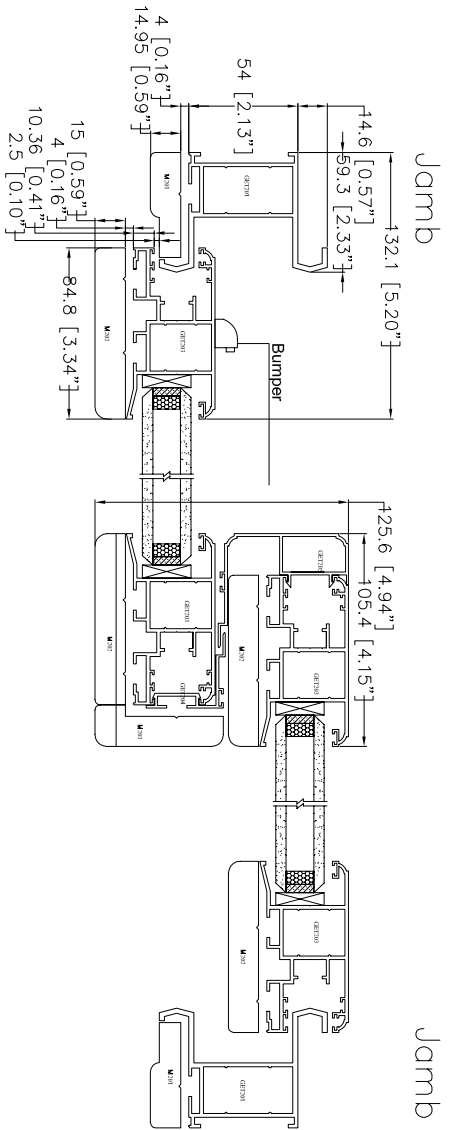

## Montoro Multi-Slide with Pan Track and No Screen Double Track

# Bottom Track

- NOTE:**
1. All windows and doors viewed from inside.
  2. All dimensions are in mm unless otherwise mentioned.
  3. Only written dimensions to be followed.
  4. Handle level of all door is 965mm.
  5. Dashed line indicates outswing and real line indicates inswing.

**PROJECT:**  
**Section criterion**

**TITLE:**  
**NO.b**

<b>Version:</b>	<b>1</b>
<b>Designed:</b>	
<b>Checked:</b>	
<b>Scale:</b>	<b>1 : 1</b>
<b>Date:</b>	<b>2006.03.27</b>
<b>Drawing NO.:</b>	<b>1</b>

**PROJECT:**  
**Section criterion**

**TITLE:**  
**NO.c**

**Version:** 1

**Designed:**

**Checked:**

**Scale:** 1 : 1

**Date:** 2006.03.27

**Drawing NO.:** 2