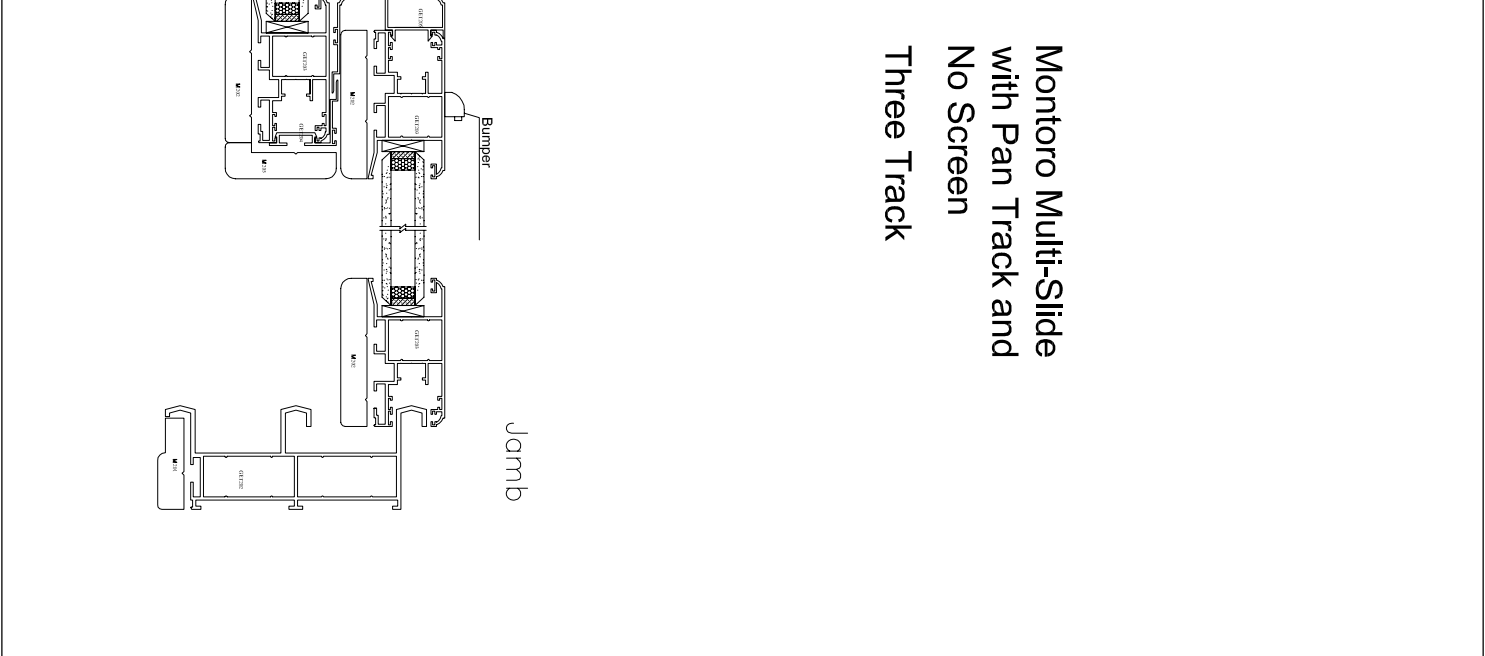

## Montoro Multi-Slide with Pan Track and No Screen Double Track

# Bottom Track

- NOTE:**
1. All windows and doors viewed from inside.
  2. All dimensions are in mm unless otherwise mentioned.
  3. Only written dimensions to be followed.
  4. Handle level of all door is 965mm.
  5. Dashed line indicates outswing and real line indicates inswing.

**PROJECT:**  
**Section criterion**

**TITLE:**  
**NO.b**

<b>Version:</b>	<b>1</b>
<b>Designed:</b>	
<b>Checked:</b>	
<b>Scale:</b>	<b>1 : 1</b>
<b>Date:</b>	<b>2006.03.27</b>
<b>Drawing NO.:</b>	<b>1</b>

**PROJECT:**  
**Section criterion**

**TITLE:**  
**NO.c**

**Version:** 1

**Designed:**

**Checked:**

**Scale:** 1 : 1

**Date:** 2006.03.27

**Drawing NO.:** 2