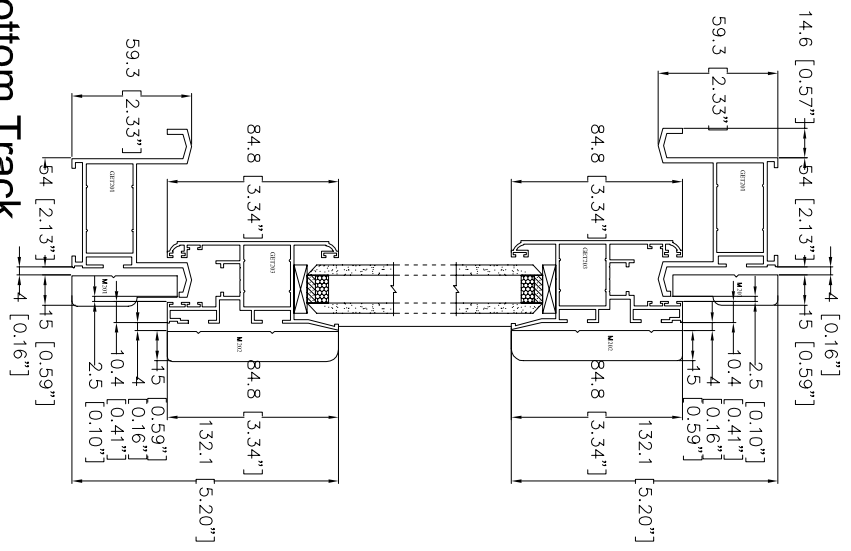

## Montoro Multi-Slide with Pan Track and No Screen Double Track

# Bottom Track

- NOTE:**
1. All windows and doors viewed from inside.
  2. All dimensions are in mm unless otherwise mentioned.
  3. Only written dimensions to be followed.
  4. Handle level of all door is 965mm.
  5. Dashed line indicates outswing and real line indicates inswing.

**Montoro Multi-Slide  
with Pan Track and  
No Screen  
Three Track**

- NOTE:**
1. All windows and doors viewed from inside.
  2. All dimensions are in mm unless otherwise mentioned.
  3. Only written dimensions to be followed.
  4. Handle level of all door is 965mm.
  5. Dashed line indicates inswing and real line indicates inswing.

**PROJECT:**  
**Section criterion**

**TITLE:**  
**NO.c**

**Version:** 1

**Designed:**

**Checked:**

**Scale:** 1 : 1

**Date:** 2006.03.27

**Drawing NO.:** 2